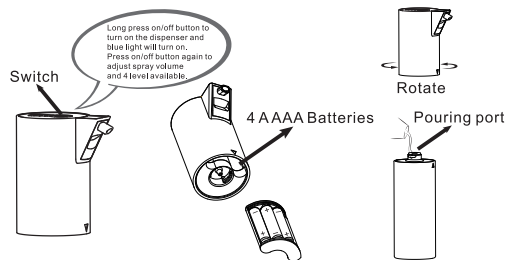

使用方法

注意事项

Cautions

1. When the liquid level is low, please add liquid. Otherwise the dispenser will not pump out any foam.
2. When light is flashing, it means battery low. Please change the batteries.
3. Please do NOT shake the device to avoid any serious damage.
4. Please take out the battery if long time no use.
5. Please make sure the liquid cover is well mounted. Otherwise the foam will come out.
6. This device is designed for bathroom and kitchen.
7. Please do NOT place the device in water to avoid any damage.
8. Please do NOT place the device in direct sunshine to avoid any damage.
9. Normal working temperature is 3°C - 40°C.