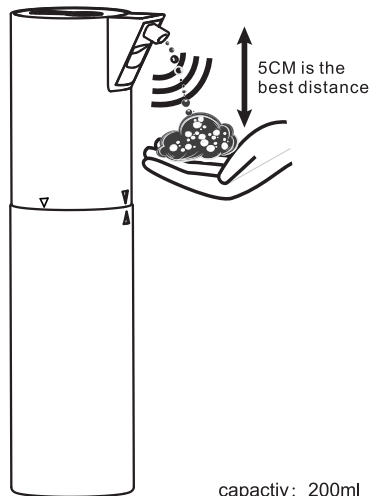

卫生许可:
生产日期:
保质期:
净含量:
储存方法:
执行标准

Automatic Cosmetic Dispenser

成分

This automatic soap dispenser makes it easier than ever to maintain high standards of hygiene when washing your hands.

An electronic sensor ensures that the soap is automatically pumped out without having to touch the dispenser.

产品功效

1. Please rotate the cover on the bottom of the product. Insert 4 AAA 1.5V batteries and then close the cover.
2. Press the button on the bottom. You will see the light is flashing. Now the device is normal working.
3. Open upper case on the body to add the liquid.
4. For the first time you use, please try a few times first. Then the foam will fill the hose and then will come out.
5. The distance between your hands to the sensor is around 5CM. Each time it will pump out around 0.5seconds. If you need more liquid, please hold on your hand and wait for around 2 seconds. Then more foam will come out soon.